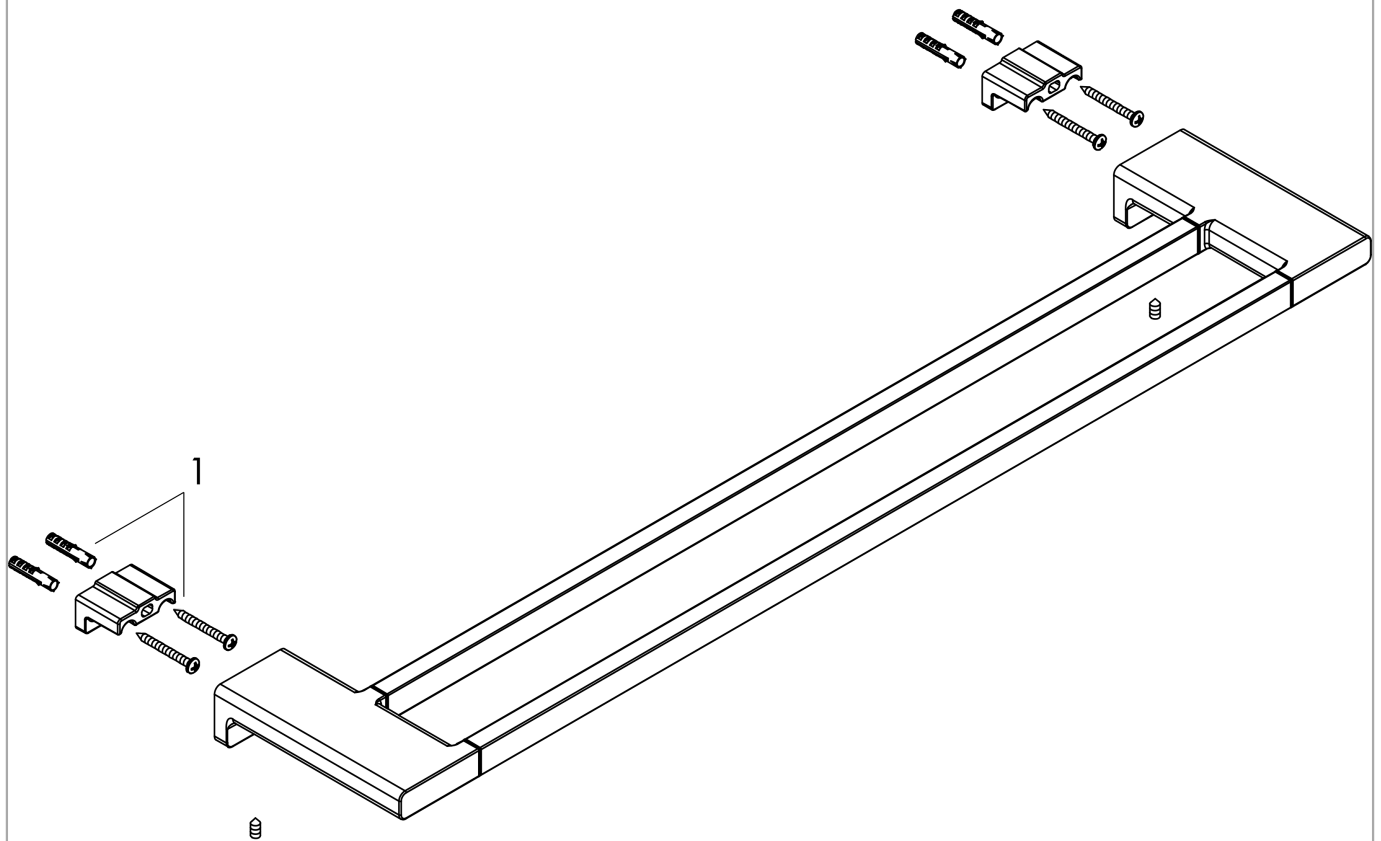

AddStoris

Double bath towel rail

Surfaces: **Brushed Black Chrome**

Article Number: **41743340**

Description

product features

- wall-mounted
- material: metal
- material holder: metal
- length: 648 mm
- with mounting material
- concealed fastening
- drilling distance: 626 mm
- diameter drill hole: 6 mm

Design awards

reddot winner 2021

Product image

Scale drawing

AddStoris

Double bath towel rail

Surfaces: **Brushed Black Chrome**

Article Number: **41743340**

Exploded Drawing

Year of production: >04/21

AddStoris

Double bath towel rail

Surfaces: **Brushed Black Chrome**

Article Number: **41743340**

Spare part list

Year of production: >04/21