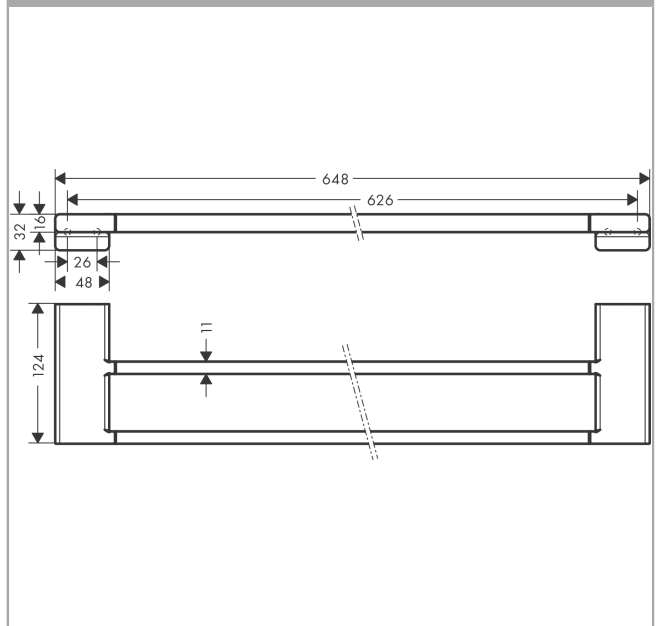

AddStoris

Double bath towel rail

Surfaces: **Brushed Black Chrome**

Article Number: **41743340**

Description

product features

- wall-mounted
- material: metal
- material holder: metal
- length: 648 mm
- with mounting material
- concealed fastening
- drilling distance: 626 mm
- diameter drill hole: 6 mm

Design awards

reddot winner 2021

Product image

Scale drawing

AddStoris

Double bath towel rail

Surfaces: **Brushed Black Chrome**

Article Number: **41743340**

Exploded Drawing

Year of production: >04/21

AddStoris

Double bath towel rail

Surfaces: **Brushed Black Chrome**

Article Number: **41743340**

Spare part list

Year of production: >04/21